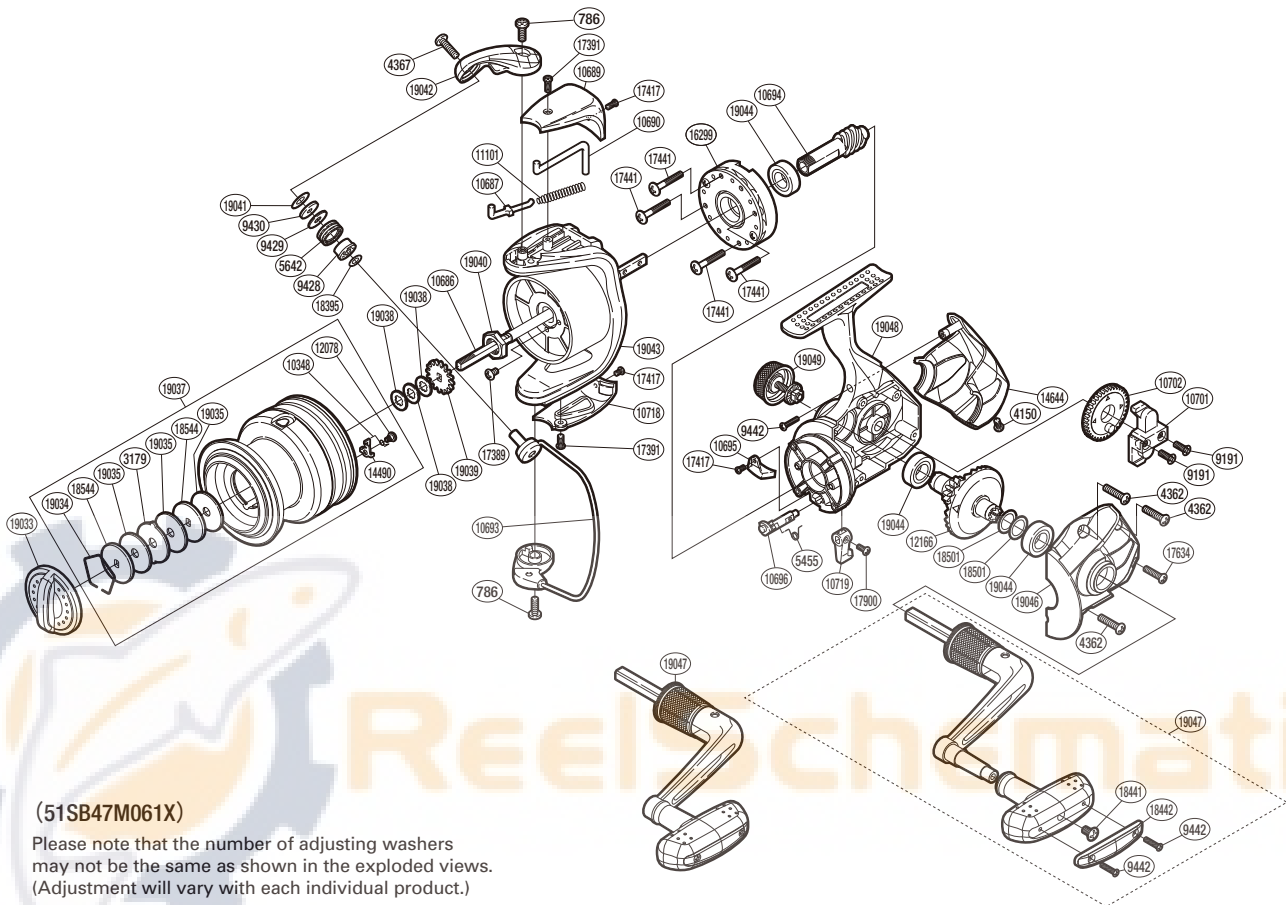

SHIMANO

NEXAVE

NEX6000FE K/C

(51SB47M061X)

Please note that the number of adjusting washers may not be the same as shown in the exploded views. (Adjustment will vary with each individual product.)

Part No.	Description	Part No.	Description	Part No.	Description
RD 0786	Screw	RD10695	Bail Trip Strike	RD18441	Screw
RD 3179	Eared Washer	RD10696	Anti-Reverse Cam	RD18442	Handle Knob I.D. Plate
RD 4150	Screw	RD10701	Oscillating Slider	RD18501	Washer
RD 4362	Screw	RD10702	Oscillating Gear	RD18544	Key Washer
RD 4367	Screw	RD10718	Bail Hold Support Guard	RD19033	Drag Knob Assembly
RD 5455	Anti-Reverse Cam Spring	RD10719	Anti-Reverse Lever	RD19034	Drag Washer Retainer
RD 5642	Line Roller	RD11101	Bail Spring	RD19035	Drag Washer
RD 9191	Screw	RD12078	Screw	RD19037	Spool Assembly
RD 9428	Line Roller Bushing	RD12166	Drive Gear	RD19038	Washer
RD 9429	Line Roller Spacer A	RD14490	Drag Click	RD19039	Spool Support
RD 9430	Line Roller Washer	RD14644	Rear Protector	RD19040	Rotor Nut
RD 9442	Screw	RD16299	Roller Clutch Assembly	RD19041	Line Roller Spacer B
RD10348	Click Spring	RD17389	Screw	RD19042	Bail Arm
RD10686	Main Shaft	RD17391	Screw	RD19043	Rotor
RD10687	Bail Spring Guide A	RD17417	Screw	RD19044	Ball Bearing
RD10689	Bail Spring Cover	RD17441	Screw	RD19046	Side Cover
RD10690	Bail Trip Lever	RD17634	Screw	RD19047	Handle Assembly
RD10693	Bail Assembly	RD17900	Screw	RD19048	Body Assembly
RD10694	Pinion Gear	RD18395	Washer	RD19049	Handle Screw Cap Assembly